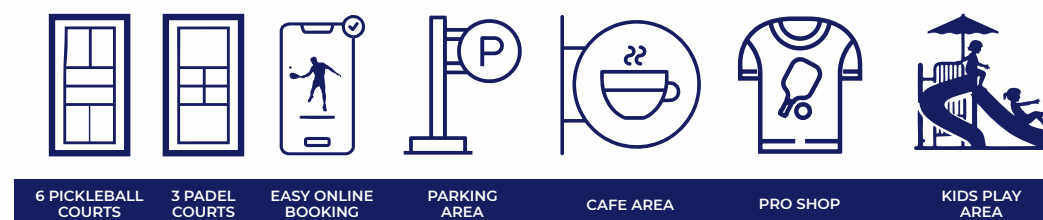

PICKLEBALL

DURATION	INDIVIDUAL	GROUP
15 HOURS Valid for 30 Days	₹ 4,500	₹ 15,000
30 HOURS Valid for 45 Days	₹ 8,100	₹ 27,000
50 HOURS Valid for 60 Days	₹ 12,600	₹ 42,500

PADEL

DURATION	INDIVIDUAL	GROUP
15 HOURS Valid for 30 Days	₹ 7,875	₹ 28,500
30 HOURS Valid for 45 Days	₹ 14,250	₹ 54,000
50 HOURS Valid for 60 Days	₹ 21,250	₹ 85,000

KEY FEATURES

- ASPHALT FLOORING.
- 8 LAYER COATING ON PICKLEBALL COURT.
- EXTRA SPACE ON SIDE AND BACK.
- PADEL COURTS IMPORTED FROM POLAND.
- PADEL COURT SIZE - 20M X 10M.

Website : www.rackonnect.com

📞 More Information :
+91 98000-09224
+91 84479-38928